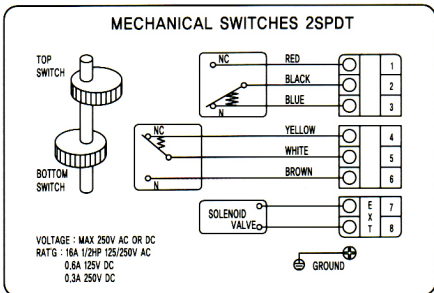

Wiring Diagram

Mechanical Switch Type (UL CSA VDE Approved)

Proximity Sensor Type (UL CE Approved)