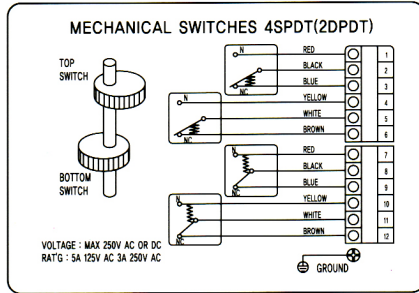

Wiring Diagram

Mechanical Switch Type (UL CSA VDE Approved)

Proximity Sensor Type (UL CE Approved)