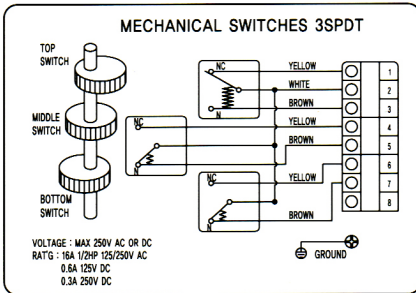

Wiring Diagram

Mechanical Switch Type (UL CSA VDE Approved)

Proximity Sensor Type (UL CE Approved)